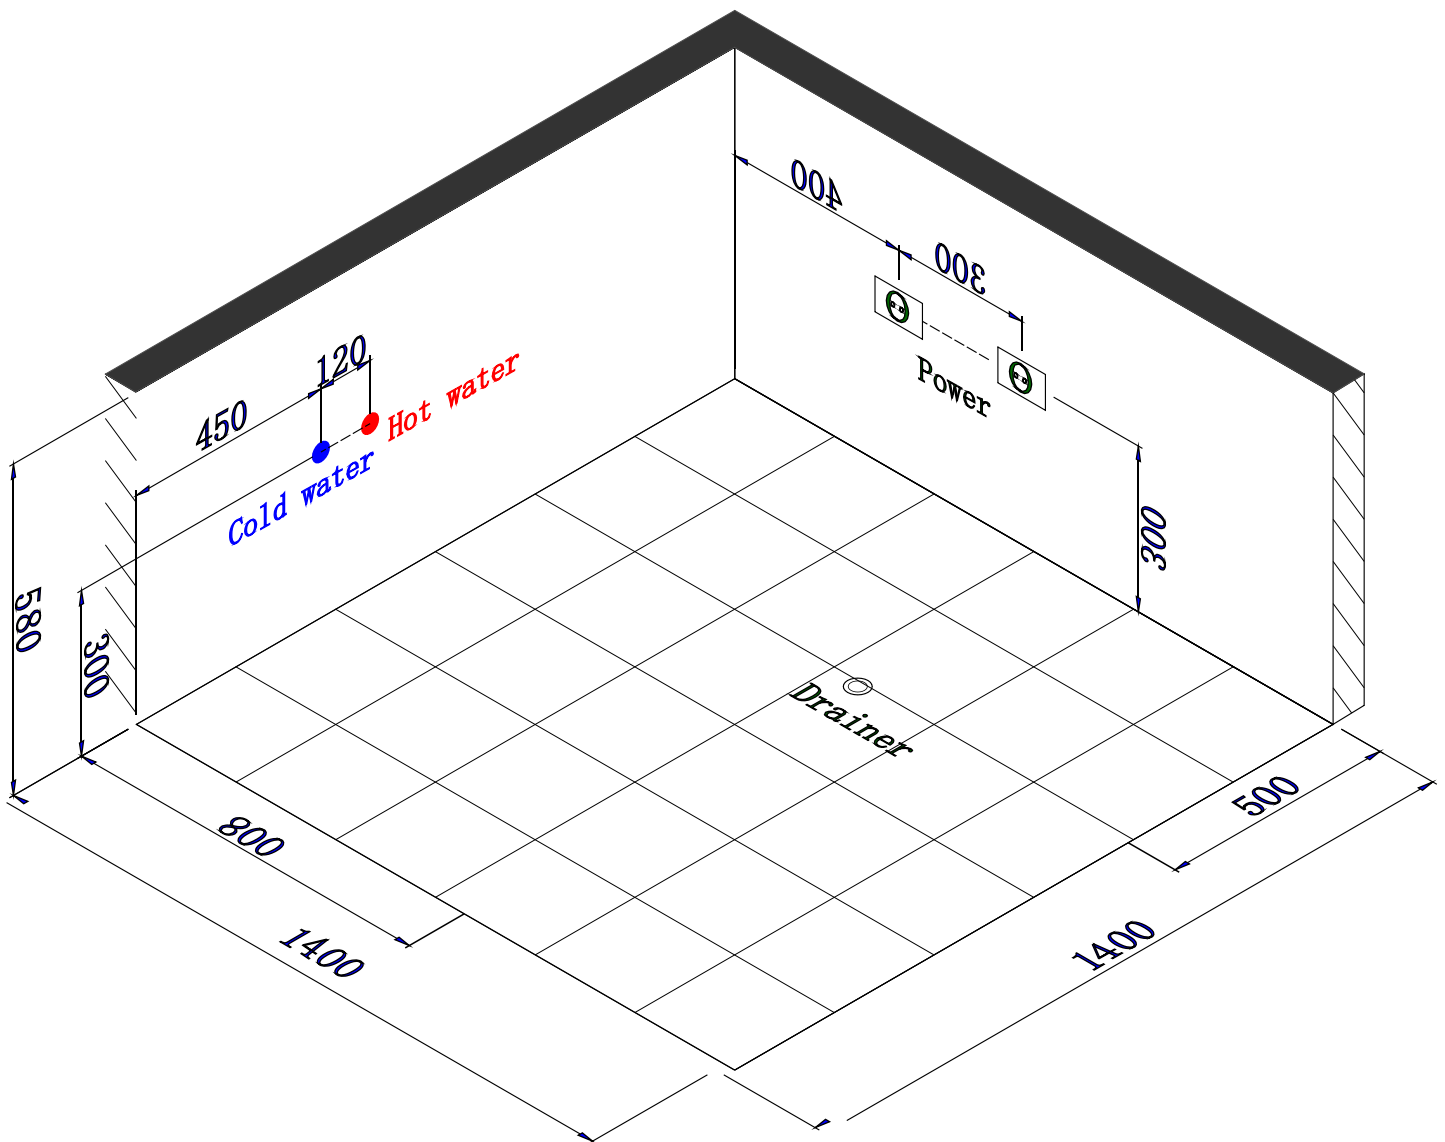

Lyfco®

Luxury
massage bathtub

BK-006 BK-006V

1400x1400x580 mm

Functional Introduction *Lyfco*[®]

Water & Electricity Position Design

Length unit: mm

Power Request *Lyfco*[®]

DXD

HEATER

MODEL	SDP-1500	A
VOLTAGE	220-240VAC	50/60Hz
POWER	1.5KW	HP 2

DXD PUMP

MODEL DXD-310 A AC 220-240V 50Hz 700W CLASS B IPX5
 MAX WATER TEMPERATURE 50°C 15µ F/450V Hmin 1m

Ground properly!
 Do Not Start Pump
 Without Water!