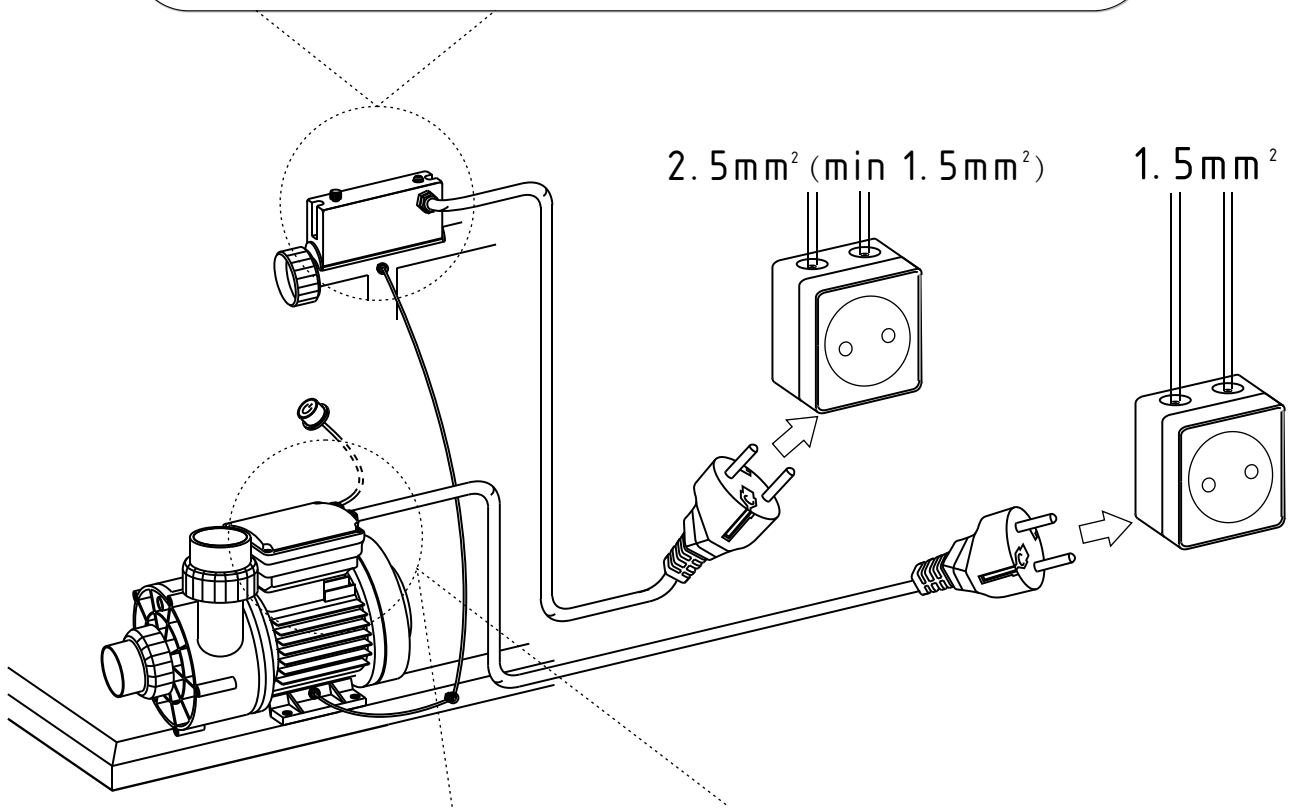

Lyfco®

Luxury
massage bathtub

BK-006 BK-006V

1400x1400x580 mm

Functional Introduction *Lyfco*[®]

Water & Electricity Position Design

Length unit: mm

Power Request *Lyfco*[®]

DXD

HEATER

MODEL	SDP-1500	A
VOLTAGE	220-240VAC	50/60Hz
POWER	1.5KW	HP 2

DXD PUMP

MODEL DXD-310 A AC 220-240V 50Hz 700W CLASS B IPX5
 MAX WATER TEMPERATURE 50°C 15µ F/450V Hmin 1m

Ground properly!
 Do Not Start Pump
 Without Water!