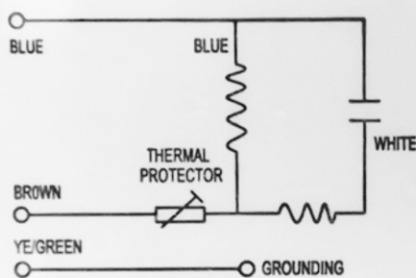

Ground properly!
Do Not Start Pump
Without Water!