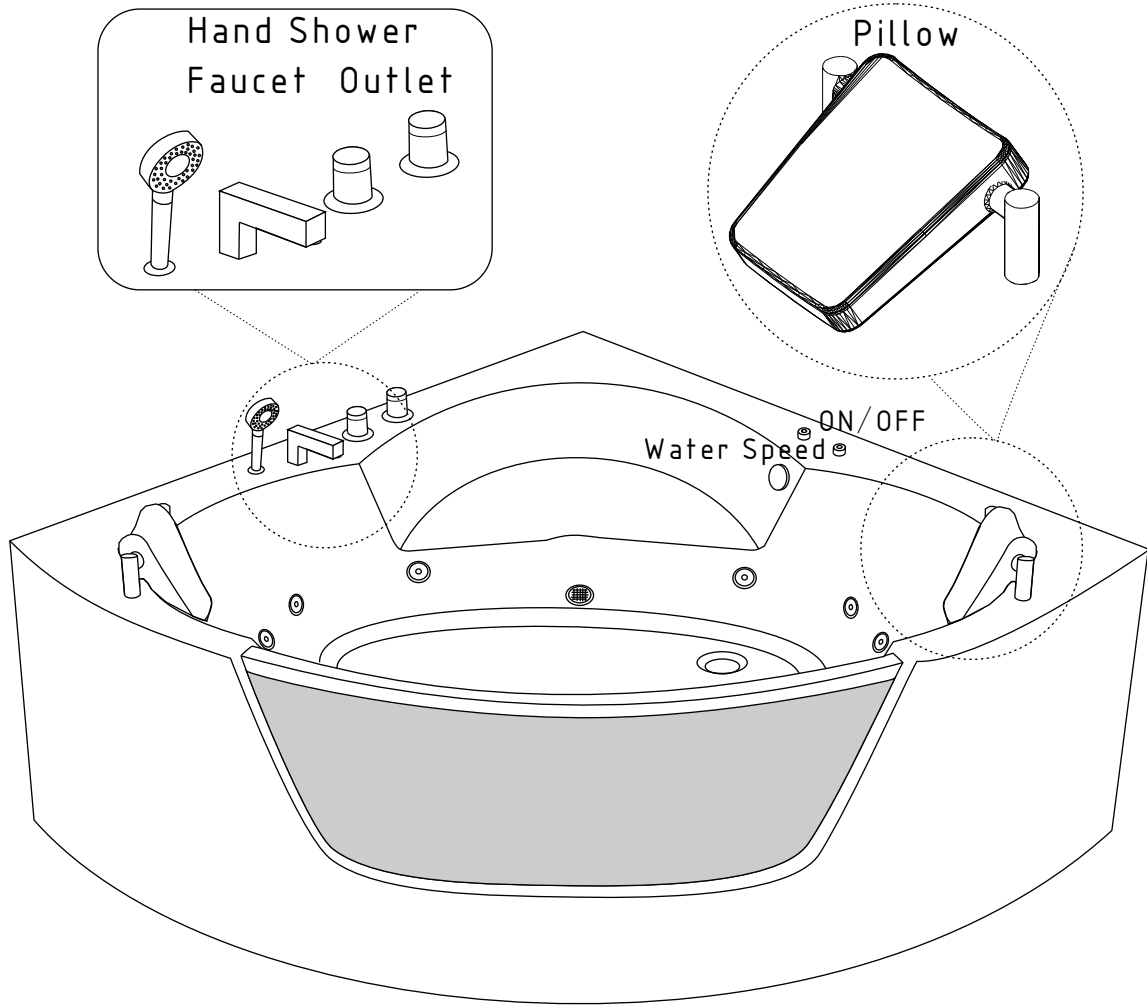

Lyfco®

Luxury
massage bathtub

BK-006 BK-006V

1400x1400x580 mm

Functional Introduction *Lyfco*[®]

Water & Electricity Position Design

Length unit: mm

Power Request *Lyfco*[®]

DXD

HEATER

MODEL	SDP-1500	A
VOLTAGE	220-240VAC	50/60Hz
POWER	1.5KW	HP 2

DXD PUMP

MODEL DXD-310 A AC 220-240V 50Hz 700W CLASS B IPX5
 MAX WATER TEMPERATURE 50°C 15µ F/450V Hmin 1m

Ground properly!
 Do Not Start Pump
 Without Water!

Accessories Installation